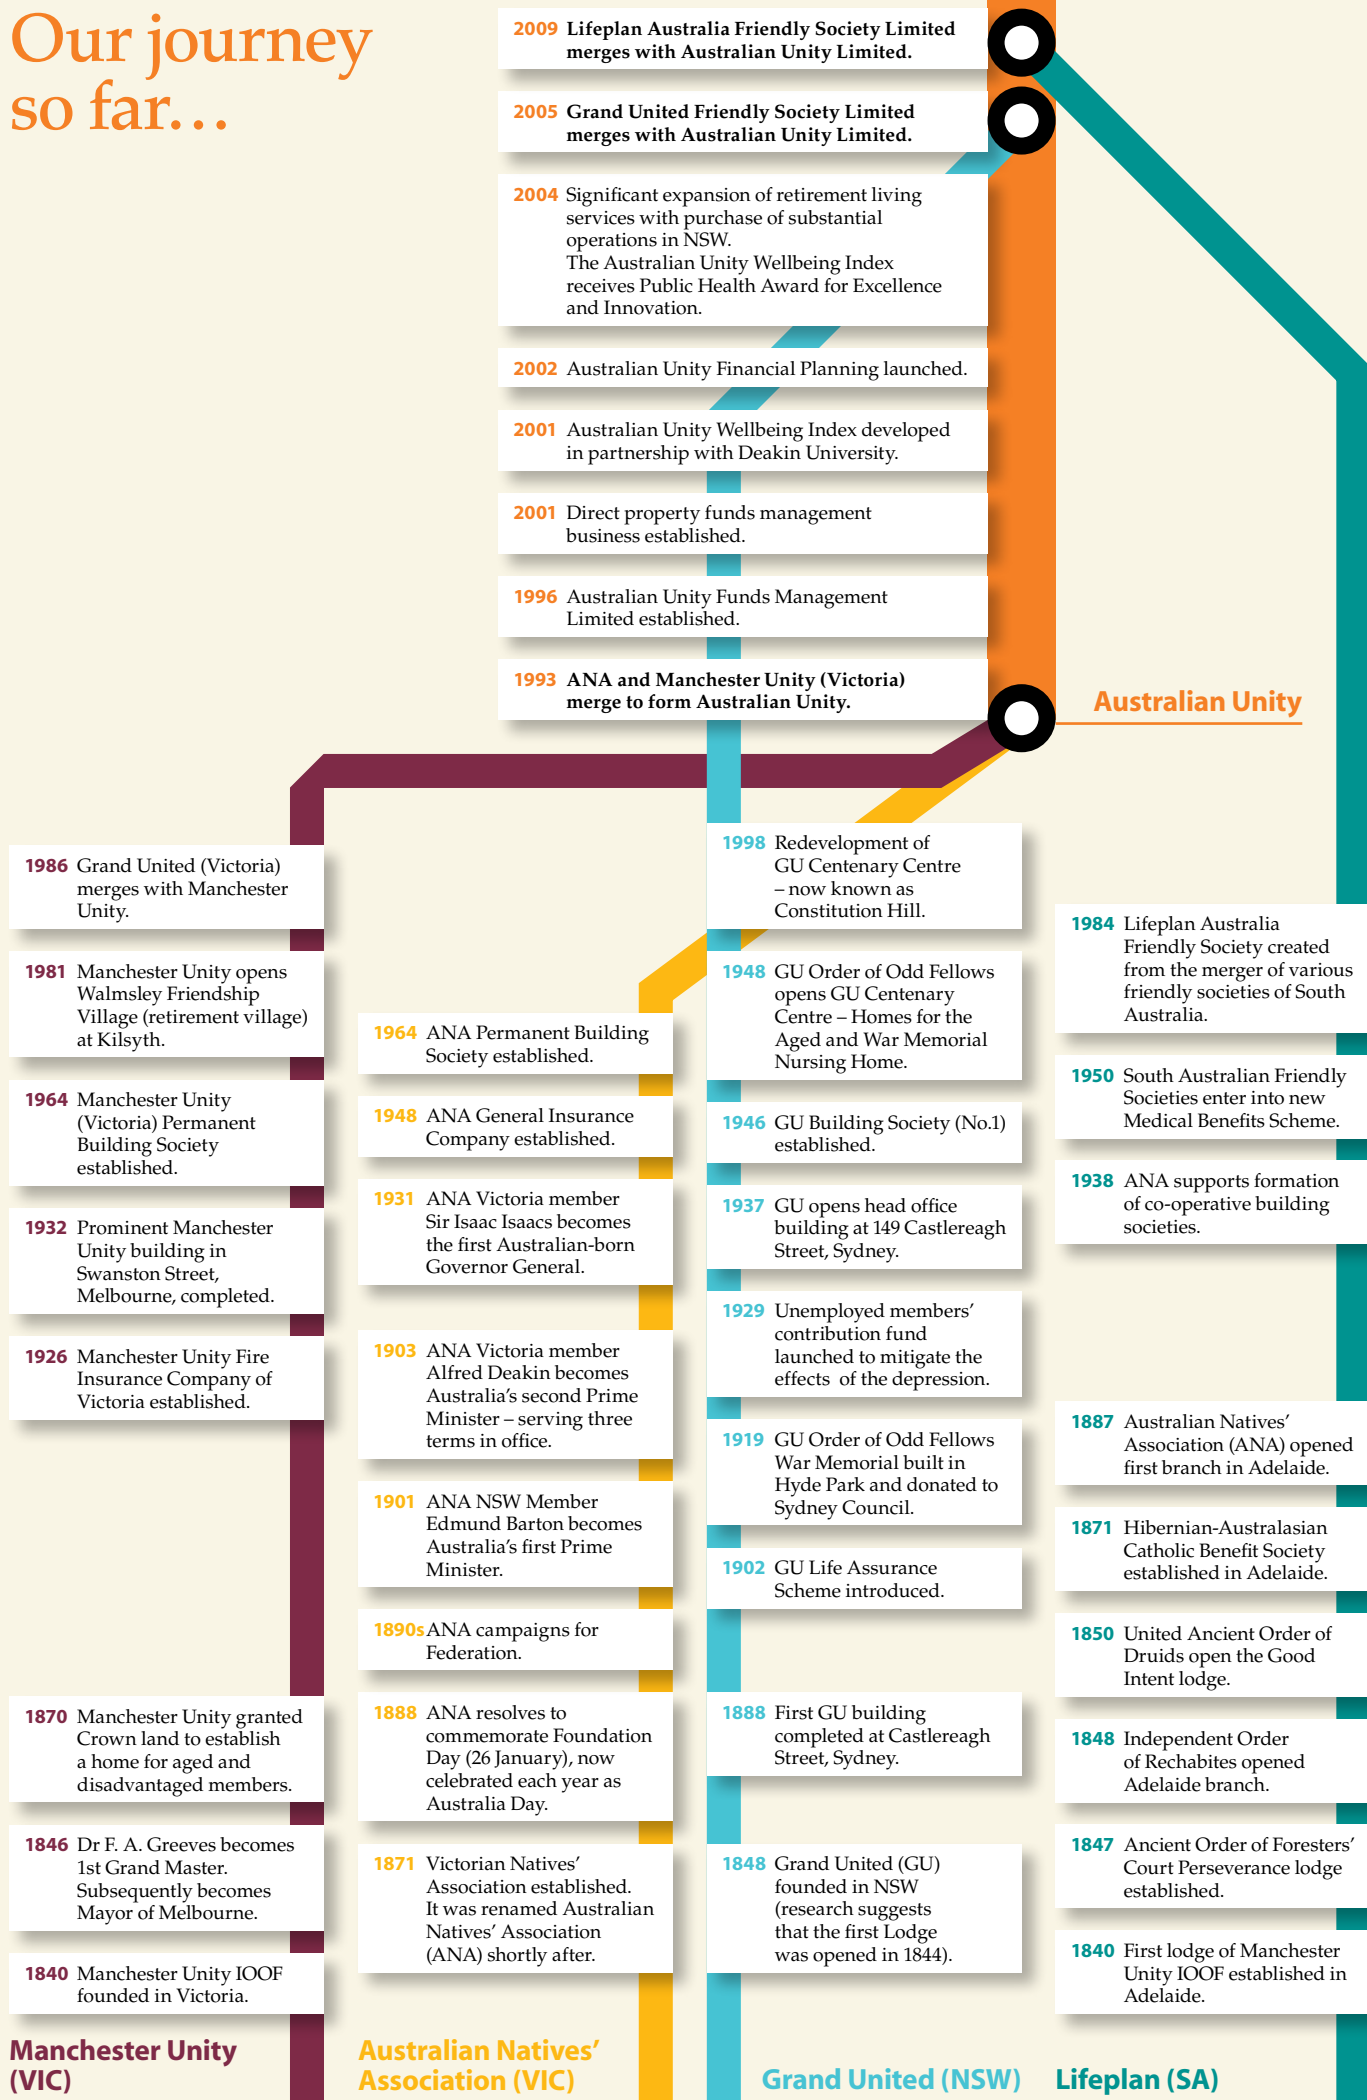

# Our journey so far...

**1870** Manchester Unity granted Crown land to establish a home for aged and disadvantaged members.

**1846** Dr F. A. Greeves becomes 1st Grand Master. Subsequently becomes Mayor of Melbourne.

**1840** Manchester Unity IOOF founded in Victoria.

**1926** Manchester Unity Fire Insurance Company of Victoria established.

**1932** Prominent Manchester Unity building in Swanston Street, Melbourne, completed.

**Manchester Unity (VIC)**

**1890s** ANA campaigns for Federation.

**1901** ANA NSW Member Edmund Barton becomes Australia's first Prime Minister.

**1903** ANA Victoria member Alfred Deakin becomes Australia's second Prime Minister – serving three terms in office.

**1888** ANA resolves to commemorate Foundation Day (26 January), now celebrated each year as Australia Day.

**1871** Victorian Natives' Association established. It was renamed Australian Natives' Association (ANA) shortly after.